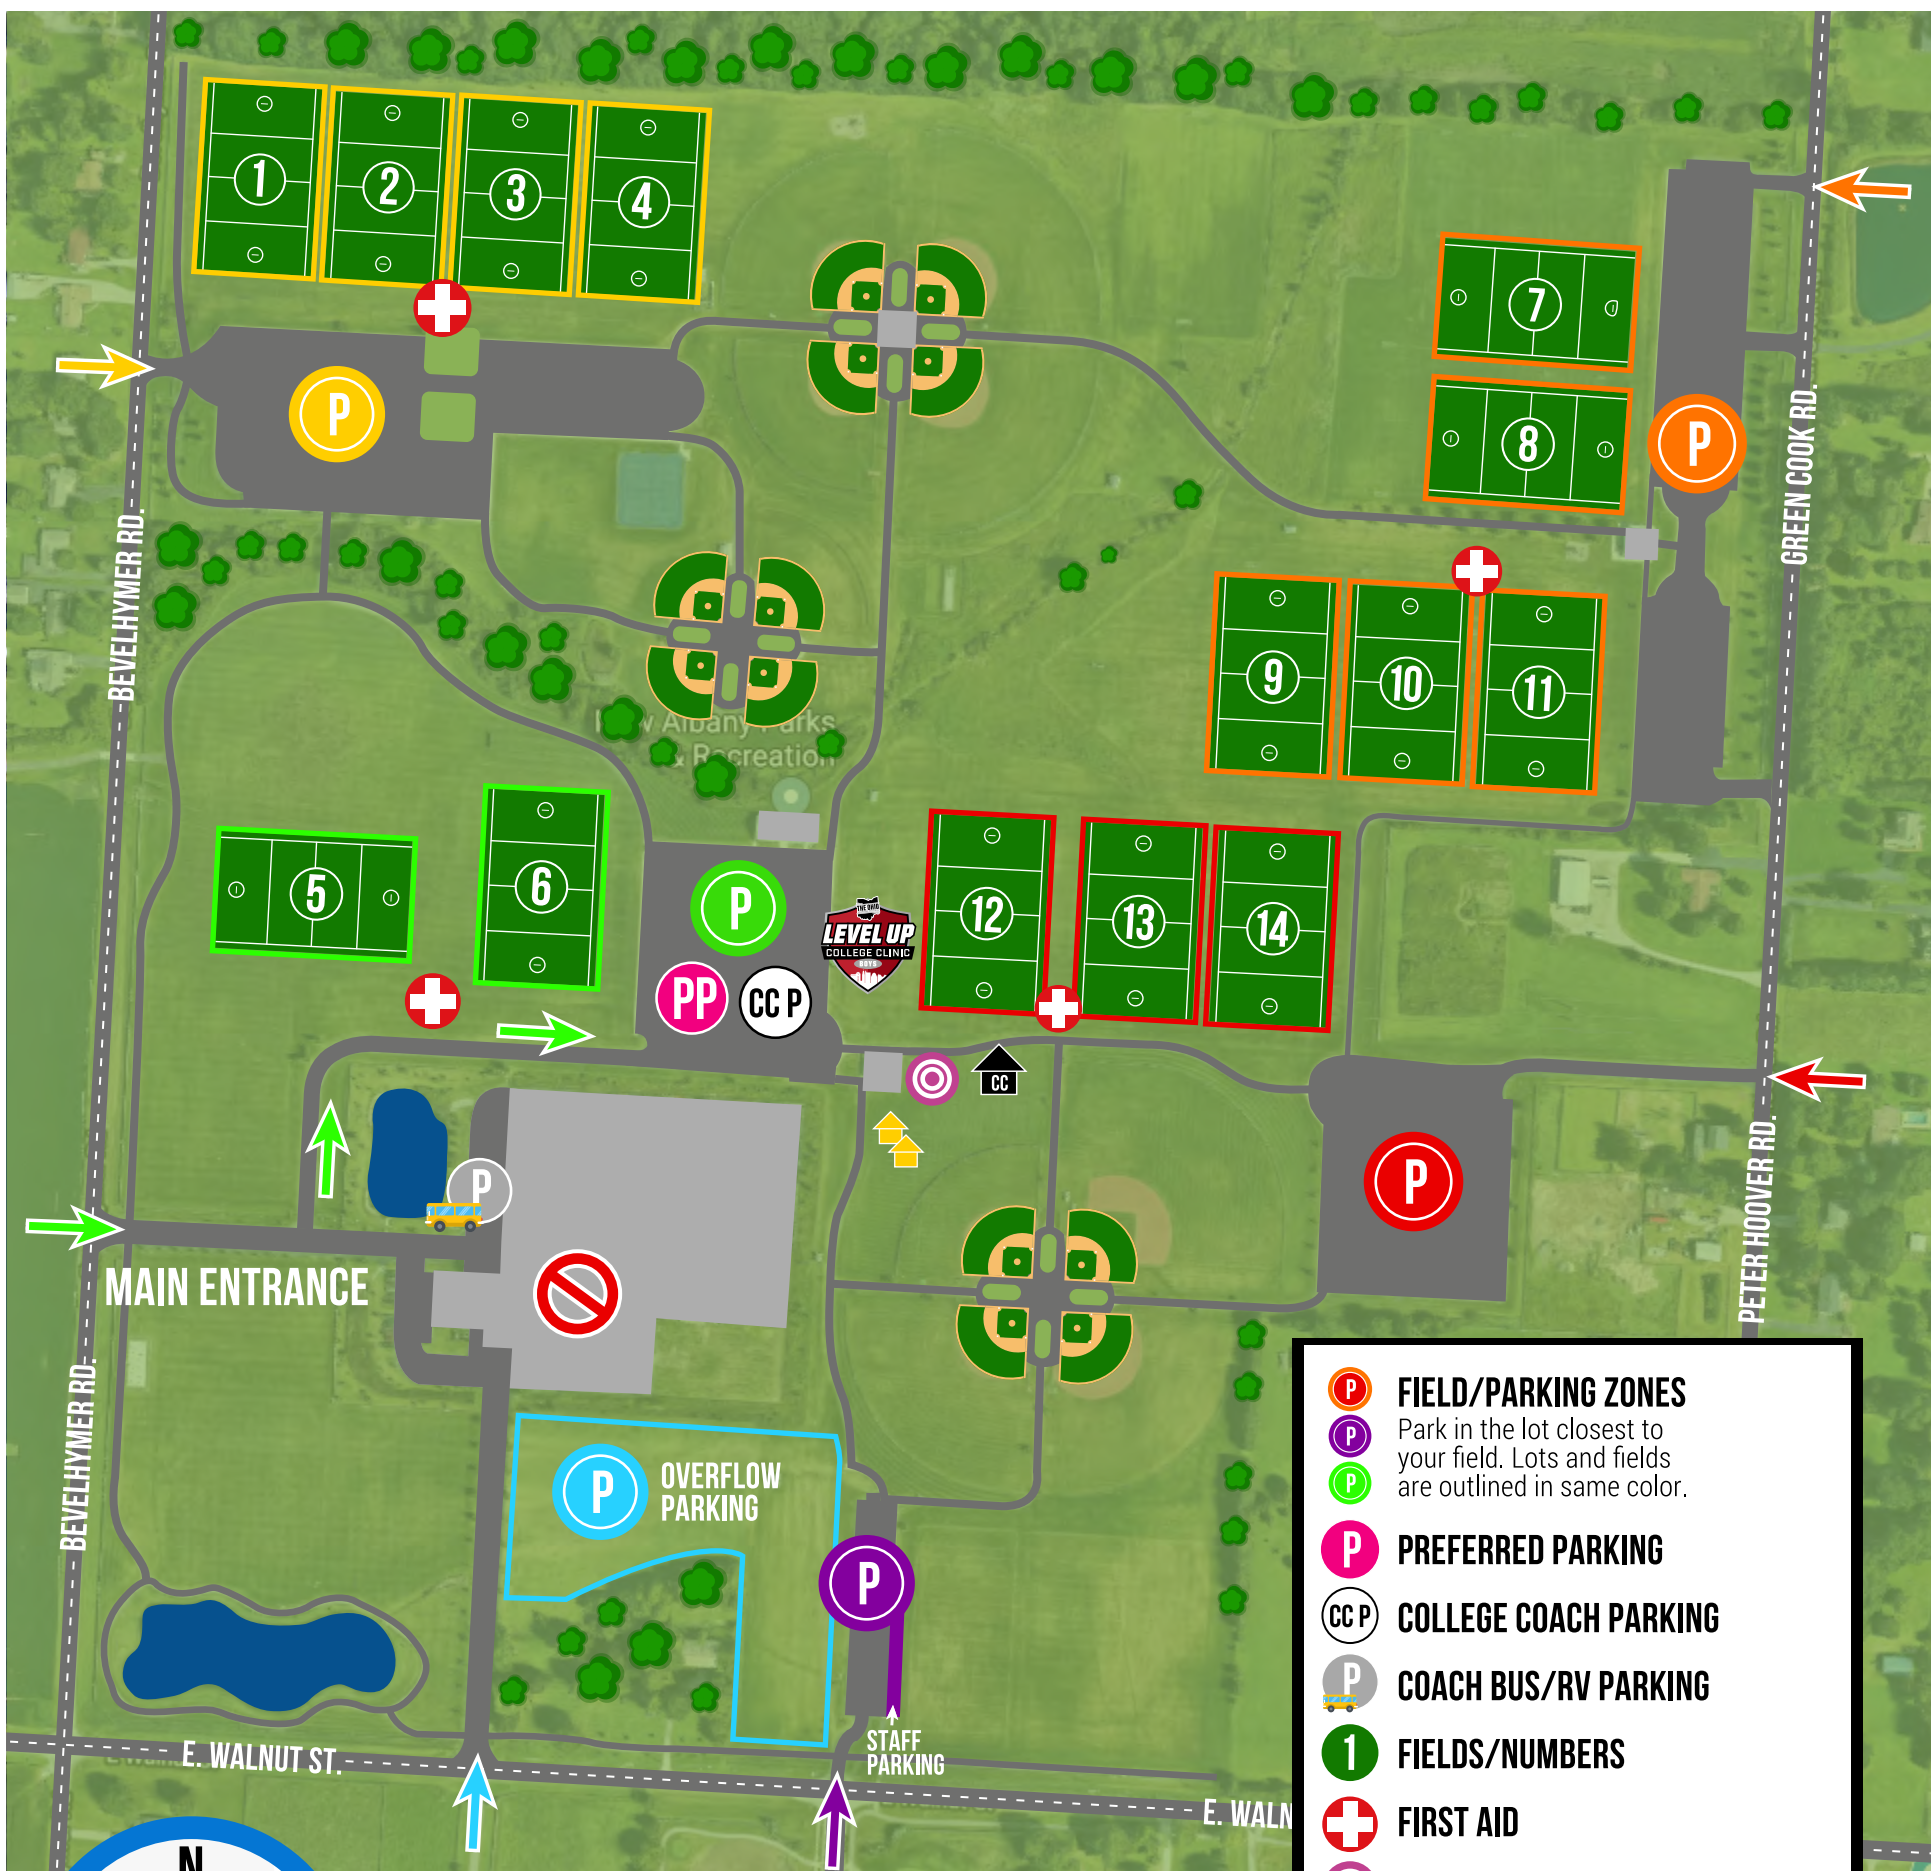

# BEVELHYMER PARK

7950 BEVELHYMER ROAD, NEW ALBANY, OH 43054

- FIELD/PARKING ZONES**  
Park in the lot closest to your field. Lots and fields are outlined in same color.
- PREFERRED PARKING**
- COLLEGE COACH PARKING**
- COACH BUS/RV PARKING**
- FIELDS/NUMBERS**
- FIRST AID**
- HEADQUARTERS**
- VENDOR VILLAGE**
- COLLEGE COACH HOSPITALITY TENT**
- LEVEL UP COLLEGE CLINICS**